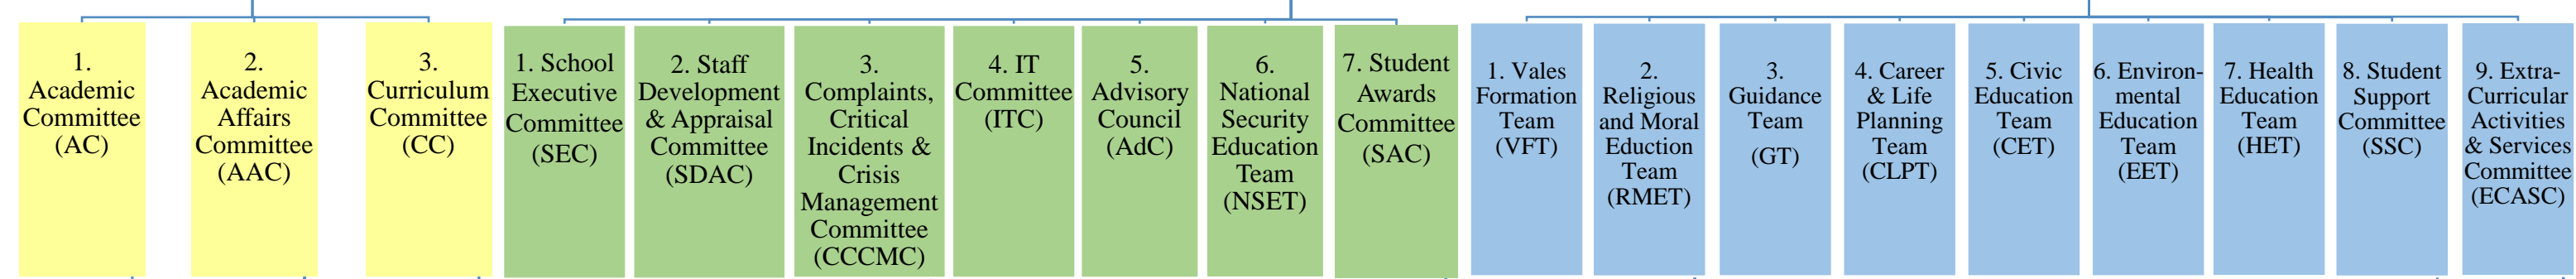

Marymount Secondary School
School Organization (2021-2022)

School Sponsoring Body

Incorporated Management Committee

Supervisor

Principal (P)

Division 1: Leadership, Management & Organization

Vice Principal (VP)

Division 2: Learning & Teaching

Division 3: Pastoral Care, Student Formation & Student Support

Pastoral Care Committee (PCC)

- Promotion of Reading Team
- Textbook Selection Team
- Academic Report & Records Analyses Team
- Admissions & Placement Team
- Block Arrangements & Choice of Subjects Team
- Examinations Team
- Scheduling Team
- Teaching Loads Team