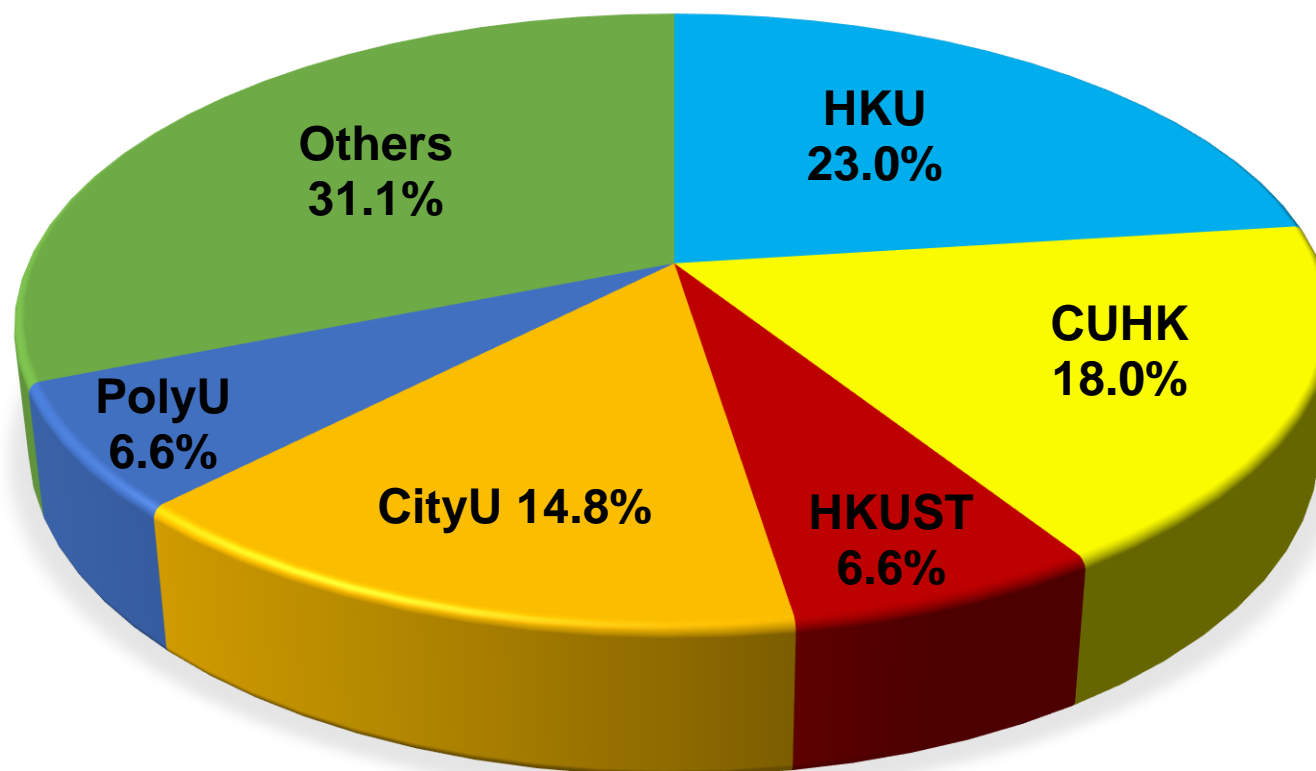

DESTINATION OF S6 GRADUATES (2020-2021)

ADMISSION TO LOCAL UNIVERSITIES S6 GRADUATES (2020-2021)

Others: HKBU, HKSYU, EduHK, HKAPA, HKU SPACE

DESTINATIONS OF S6 GRADUATES STUDYING ABROAD (2020-2021)